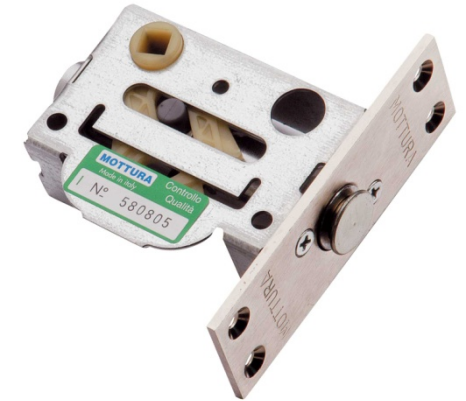

Horizontal Bars in sizes from 550mm – 1000mm

Compositions Available:-

- Key Only
- Key plus Key
- Handle Only
- Key & Handle

Experts say that the timber used in apartment & homes entrance doors /frames will not keep the burglar out

Outside View Front Door with new Mottura Key plus Key

Inside View of Front Door showing Horizontal Bar Key & Key

Inside View of Front Door showing Horizontal Bar Key & Key

Additional Mottura Products

**Mottura Six Locking Point Bar both
Horizontal / Vertical**

**Mottura Six Locking Point Horizontal / Vertical
Fitted to existing Apartment Door**

**Mottura combined Door Limiter
(Limits Door opening to 70mm)**

**P.O.M Door Range,
Ph: 087 2769713 – email: info@pomdoors.com
www.pomdoors.com**