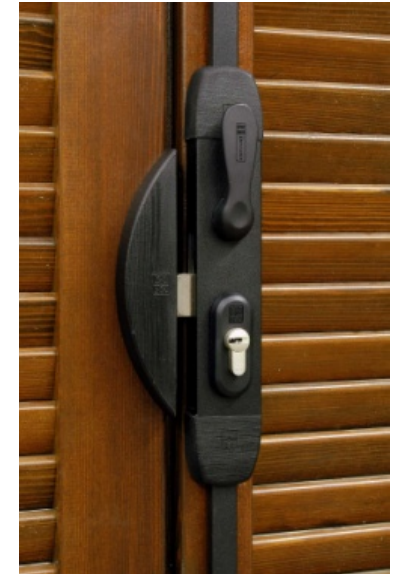

P.O.M Door Range,
Ph: 087 2769713 – email:info@pomdoors.com
www.pomdoors.com

C2 Registered

SAFETRADE
APPROVED

BNI

Additional Security for your Home

New “*Stop the Burglar*” Locking System

- ⊕ Can be retro fitted to existing Doors
- ⊕ Suitable for Front Door, Back Door, Patio Sliding Doors or French Doors (Subject to site survey)
- ⊕ Includes Anti-Bumping Cylinder, Coded Keys, Latch with Bars & Defender® reinforcement for cylinder

Cylinder Features:-

- ⊕ The Key profile “MM” is a registered trademark to guarantee a higher security against illegal key duplication
- ⊕ Keys cannot be copied
- ⊕ Anti Bump Key system
- ⊕ Drill Protected
- ⊕ Weather proof
- ⊕ Security Classification (UNI EN 1303:05)

Latch & Bars:-

- ⊕ Vertical and three point locks
- ⊕ Flat swing or hook deadbolts with automatic anti-lift block
- ⊕ Deadbolts and bars operated through 8mm handle square locking by cylinder
- ⊕ Bars and lock cover in black painted aluminium