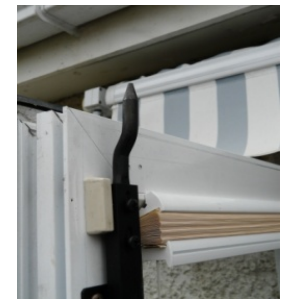

Latch & Bars:-

- ⊕ Vertical and three point locks
- ⊕ Flat swing or hook deadbolts with automatic anti-lift block
- ⊕ Deadbolts and bars operated through 8mm handle square locking by cylinder
- ⊕ Bars and lock cover in black painted aluminium