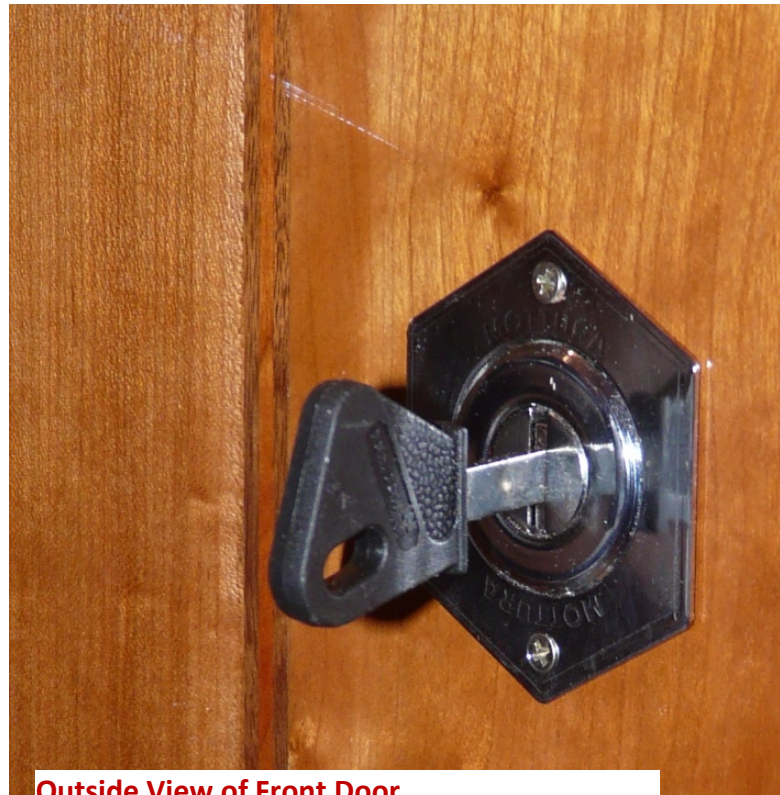

Latch & Bars:-

- ⊕ Vertical and three point locks
- ⊕ Flat swing or hook deadbolts with automatic anti-lift block
- ⊕ Deadbolts and bars operated through 8mm handle square locking by cylinder
- ⊕ Bars and lock cover in black painted aluminium

Fitting by our experienced fitters within 2 hours

Mottura Range of Secure Locking Bars for existing Doors are available in both Vertical & Horizontal positions.

Vertical Bars in sizes from 1700mm – 2300mm

Outside View of Front Door with new Mottura Key plus Key

Inside View of Front Door showing Vertical Bar Key & Key

Mottura Range of Secure Locking Bars for existing Doors are available in both Vertical & Horizontal positions.